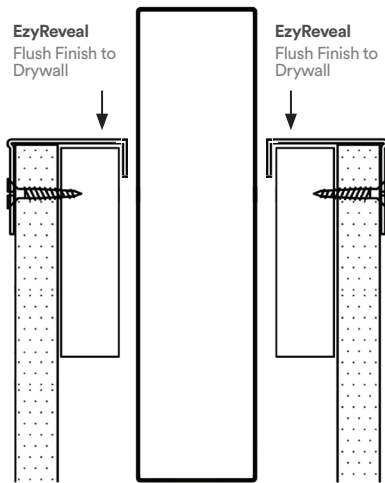

CavKit | Head Detail

EzyReveal
Flush Finish to Drywall

CavKit | Plan View

CavKit with Closer Cap as Standard

CavKit | Plan View

CavKit with EzyCap upon request

Information contained within this document supersedes all previous versions and is subject to change without notice