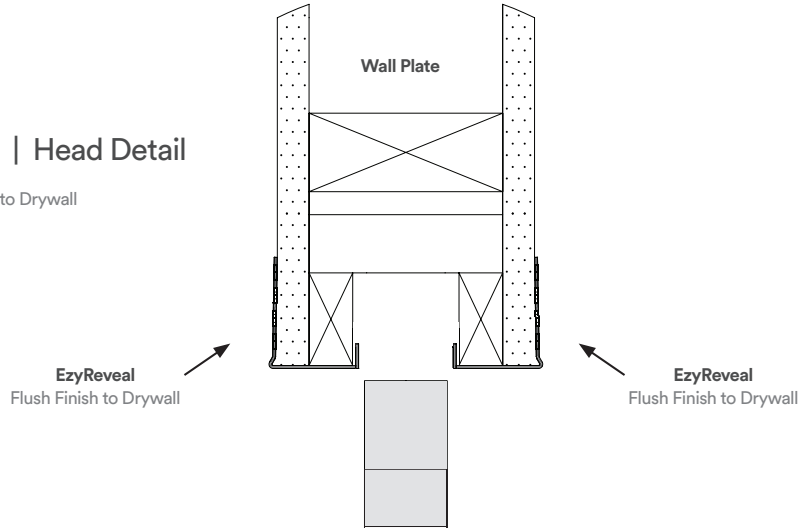

CavKit | Head Detail

EzyReveal
Flush Finish to Drywall

CavKit | Plan View

CavKit with Closer Cap as Standard

CavKit | Plan View

CavKit with EzyCap upon request

Information contained within this document supersedes all previous versions and is subject to change without notice