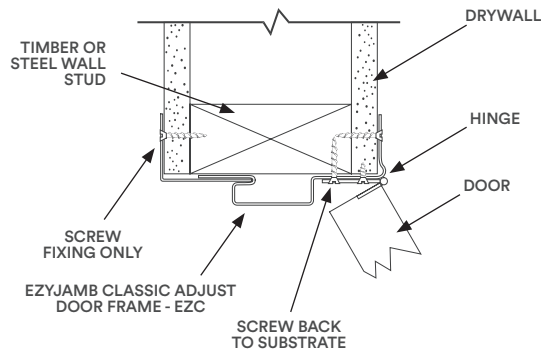

Product Datasheet

Fire Rated for up to 90 minutes

Specification Details

EzyJamb EZC Classic Adjust 20 Gauge Trimless Door Frame (For 1-3/8" & 1-3/4" Doors)

Strike Height	Standard Strike Height from bottom of frame to centreline	For 6'8" frame 36"	For 7'0" and 8'0" frames - 38"
Specifications	20 Gauge galvalneal steel door frame adjustable for wall thicknesses	3-1/2" - 8-7/8"	
Hinge Options	Invisible Hinges	Surface Hinges	Mortise Hinges
	RocYork RY-45, RY-50, RY-60, RY-80	4" Stainless Steel (630)	4" x 4" Stainless Steel (630)
	Tectus 340	4" Satin Chrome (626)	
	Soss 216 & 416	4" Oil Rubbed Bronze (613)	

Information contained within this document supersedes all previous versions and is subject to change without notice.

Product Datasheet

Preparation Options

Strike Options T-Strike
DeadBolt

Hinge Options Non-Mortise Hinge
RocYork RY-45 / RY-60