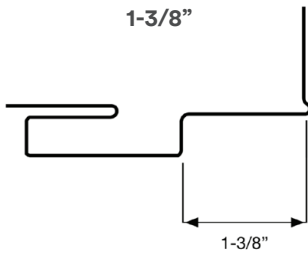

Product Datasheet

Fire Rated for up to 90 minutes

Specification Details

EzyJamb EZC Classic Adjust 20 Gauge Trimless Door Frame (For 1-3/8" & 1-3/4" Doors)

Strike Height	Standard Strike Height from bottom of frame to centreline	For 6'8" frame 36"	For 7'0" and 8'0" frames - 38"
Specifications	20 Gauge galvalneal steel door frame adjustable for wall thicknesses	3-1/2" - 8-7/8"	
Hinge Options	Invisible Hinges	Surface Hinges	Mortise Hinges
	RocYork RY-45, RY-50, RY-60, RY-80	4" Stainless Steel (630)	4" x 4" Stainless Steel (630)
	Tectus 340	4" Satin Chrome (626)	
	Soss 216 & 416	4" Oil Rubbed Bronze (613)	

Information contained within this document supersedes all previous versions and is subject to change without notice.

Product Datasheet

Preparation Options

Strike Options T-Strike
DeadBolt

Hinge Options Non-Mortise Hinge
RocYork RY-45 / RY-60