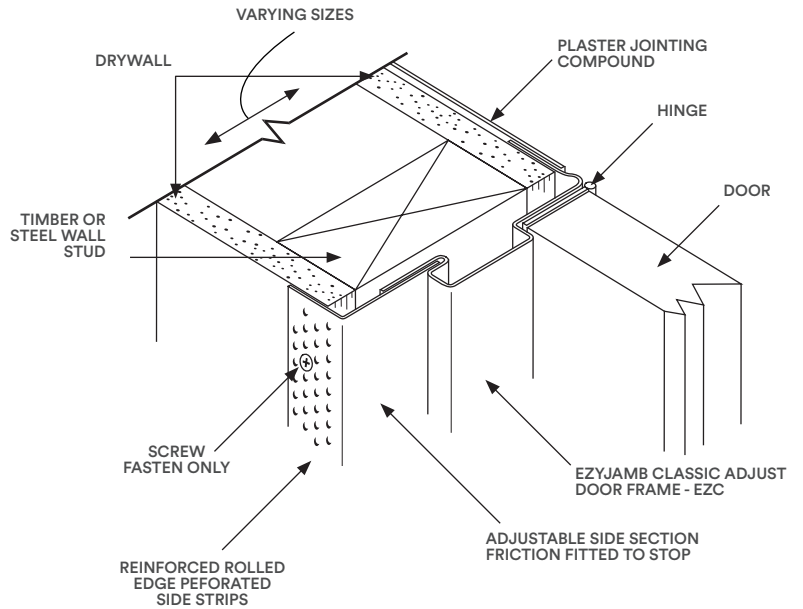

Product Datasheet

Fire Rated for up to 90 minutes

Specification Details

EzyJamb EZC Classic Adjust 20 Gauge Trimless Door Frame (For 1-3/8" & 1-3/4" Doors)

Strike Height	Standard Strike Height from bottom of frame to centreline	For 6'8" frame 36"	For 7'0" and 8'0" frames - 38"
Specifications	20 Gauge galvalneal steel door frame adjustable for wall thicknesses	3-1/2" - 8-7/8"	
Hinge Options	Invisible Hinges	Surface Hinges	Mortise Hinges
	RocYork RY-45, RY-50, RY-60, RY-80	4" Stainless Steel (630)	4" x 4" Stainless Steel (630)
	Tectus 340	4" Satin Chrome (626)	
	Soss 216 & 416	4" Oil Rubbed Bronze (613)	

Information contained within this document supersedes all previous versions and is subject to change without notice.

Product Datasheet

Preparation Options

Strike Options T-Strike
DeadBolt

Hinge Options Non-Mortise Hinge
RocYork RY-45 / RY-60