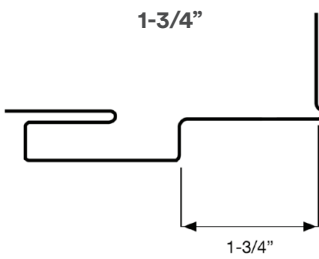

Product Datasheet

Fire Rated for up to 90 minutes

Specification Details

EzyJamb EZC Classic Adjust 20 Gauge Trimless Door Frame (For 1-3/8" & 1-3/4" Doors)

Strike Height	Standard Strike Height from bottom of frame to centreline	For 6'8" frame 36"	For 7'0" and 8'0" frames - 38"
Specifications	20 Gauge galvalneal steel door frame adjustable for wall thicknesses	3-1/2" - 8-7/8"	
Hinge Options	Invisible Hinges	Surface Hinges	Mortise Hinges
	RocYork RY-45, RY-50, RY-60, RY-80	4" Stainless Steel (630)	4" x 4" Stainless Steel (630)
	Tectus 340	4" Satin Chrome (626)	
	Soss 216 & 416	4" Oil Rubbed Bronze (613)	

Information contained within this document supersedes all previous versions and is subject to change without notice.

Product Datasheet

Preparation Options

Strike Options T-Strike
DeadBolt

Hinge Options Non-Mortise Hinge
RocYork RY-45 / RY-60

Strike Options T-Strike NoHa
ASA Strike Flushbolt
DeadBolt

Hinge Options 4" Mortise Hinge
RocYork RY-45 / RY-60 / RY-80
Soss 216 / 416

Closer Options Parallel Arm
Reinforcement

North America Door Handing