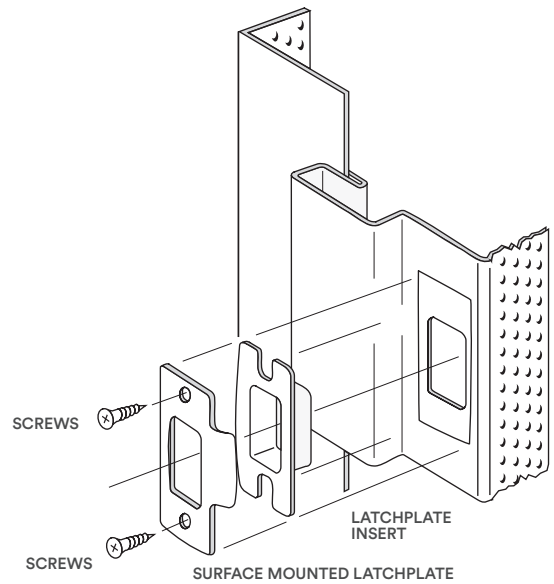

Product Datasheet

Fire Rated for up to 90 minutes

Specification Details

EzyJamb EZC Classic Adjust 20 Gauge Trimless Door Frame (For 1-3/8" & 1-3/4" Doors)

Strike Height	Standard Strike Height from bottom of frame to centreline	For 6'8" frame 36"	For 7'0" and 8'0" frames - 38"
Specifications	20 Gauge galvalneal steel door frame adjustable for wall thicknesses	3-1/2" - 8-7/8"	
Hinge Options	Invisible Hinges	Surface Hinges	Mortise Hinges
	RocYork RY-45, RY-50, RY-60, RY-80	4" Stainless Steel (630)	4" x 4" Stainless Steel (630)
	Tectus 340	4" Satin Chrome (626)	
	Soss 216 & 416	4" Oil Rubbed Bronze (613)	

Information contained within this document supersedes all previous versions and is subject to change without notice.

Product Datasheet

Preparation Options

Strike Options T-Strike
DeadBolt

Hinge Options Non-Mortise Hinge
RocYork RY-45 / RY-60

Strike Options T-Strike NoHa
ASA Strike Flushbolt
DeadBolt

Hinge Options 4" Mortise Hinge
RocYork RY-45 / RY-60 / RY-80
Soss 216 / 416

Closer Options Parallel Arm
Reinforcement

North America Door Handing