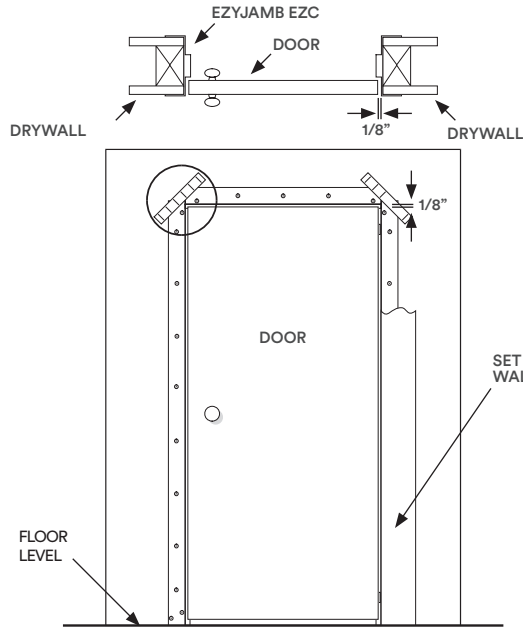

Product Datasheet

Fire Rated for up to 90 minutes

Specification Details

EzyJamb EZC Classic Adjust 20 Gauge Trimless Door Frame (For 1-3/8" & 1-3/4" Doors)

Strike Height	Standard Strike Height from bottom of frame to centreline	For 6'8" frame 36"	For 7'0" and 8'0" frames - 38"
Specifications	20 Gauge galvalneal steel door frame adjustable for wall thicknesses	3-1/2" - 8-7/8"	
Hinge Options	Invisible Hinges	Surface Hinges	Mortise Hinges
	RocYork RY-45, RY-50, RY-60, RY-80	4" Stainless Steel (630)	4" x 4" Stainless Steel (630)
	Tectus 340	4" Satin Chrome (626)	
	Soss 216 & 416	4" Oil Rubbed Bronze (613)	

Information contained within this document supersedes all previous versions and is subject to change without notice.

Product Datasheet

Preparation Options

Strike Options T-Strike
DeadBolt

Hinge Options Non-Mortise Hinge
RocYork RY-45 / RY-60

Strike Options T-Strike NoHa
ASA Strike Flushbolt
DeadBolt

Hinge Options 4" Mortise Hinge
RocYork RY-45 / RY-60 / RY-80
Soss 216 / 416

Closer Options Parallel Arm
Reinforcement

North America Door Handing