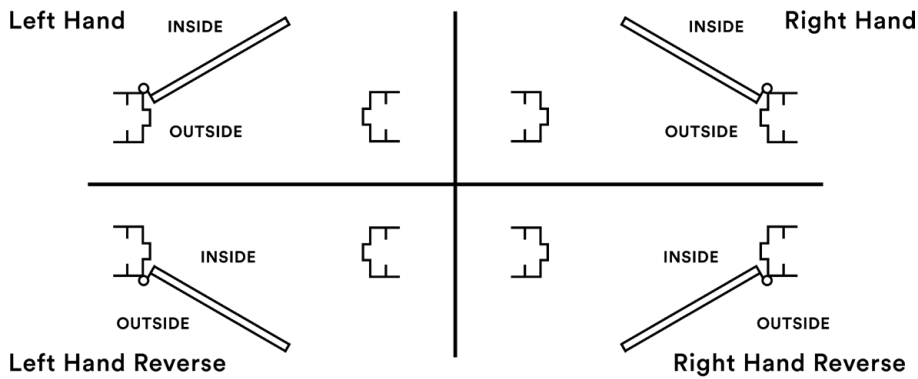

Product Datasheet

Fire Rated for up to 90 minutes

Specification Details

EzyJamb EZC Classic Adjust 20 Gauge Trimless Door Frame (For 1-3/8" & 1-3/4" Doors)

Strike Height	Standard Strike Height from bottom of frame to centreline	For 6'8" frame 36"	For 7'0" and 8'0" frames - 38"
Specifications	20 Gauge galvalneal steel door frame adjustable for wall thicknesses	3-1/2" - 8-7/8"	
Hinge Options	Invisible Hinges	Surface Hinges	Mortise Hinges
	RocYork RY-45, RY-50, RY-60, RY-80	4" Stainless Steel (630)	4" x 4" Stainless Steel (630)
	Tectus 340	4" Satin Chrome (626)	
	Soss 216 & 416	4" Oil Rubbed Bronze (613)	

Information contained within this document supersedes all previous versions and is subject to change without notice.

Product Datasheet

Preparation Options

Strike Options T-Strike
DeadBolt

Hinge Options Non-Mortise Hinge
RocYork RY-45 / RY-60

Strike Options T-Strike NoHa
ASA Strike Flushbolt
DeadBolt

Hinge Options 4" Mortise Hinge
RocYork RY-45 / RY-60 / RY-80
Soss 216 / 416

Closer Options Parallel Arm
Reinforcement

North America Door Handing