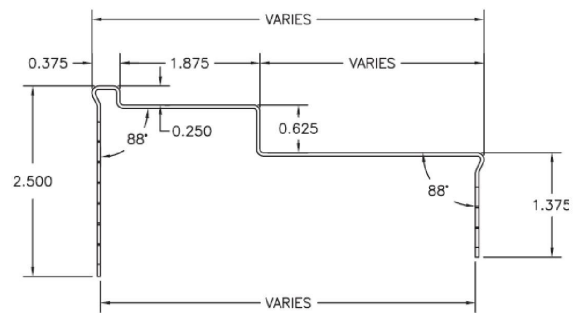

EzyJamb

ISD | Inswing Door Frame

EzyJamb ISD is ideal for creating flush doors when they need to pull inwardly, including hallways and corridors. Contrary to traditional door jambs, the patented EzyJamb ISD allows the door to swing open into the corresponding room and be installed flush in line with the wall face, hiding the appearance of doors along the wall.

1-3/4" Door

2-1/4" Door

Strike Options	T-Strike ASA Strike Deadbolt	T-Strike ASA Strike Deadbolt	HES 8300 Electrical Strike NoHa Flushbolt
Hinge Options	4" Mortise Hinge (8'0" Max Height) RocYork RY-60 (7'0" Max Height)	4-1/2" Mortise Hinge RocYork RY-80/120 Soss 218/418	Tectus 340/540
Pivot Options	N/A	Rixson Top Pivot 180 Rixson Intermediate Pivot M19 ABH Top Pivot 018	ABH Intermediate Pivot 019
Closer Options	N/A	LCN 3130 Dorma ITS96 RocYork RYCC60950	