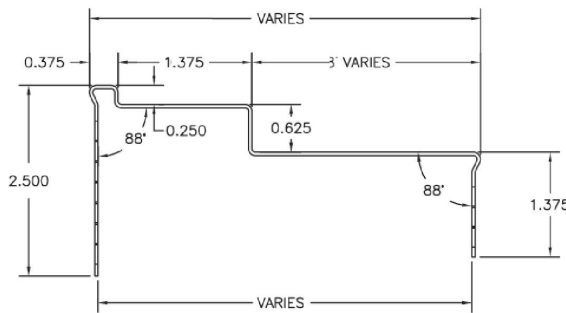

EzyJamb

ISD | Inswing Door Frame

EzyJamb ISD is ideal for creating flush doors when they need to pull inwardly, including hallways and corridors. Contrary to traditional door jambs, the patented EzyJamb ISD allows the door to swing open into the corresponding room and be installed flush in line with the wall face, hiding the appearance of doors along the wall.

1-3/4" Door

2-1/4" Door

Strike Options	T-Strike ASA Strike Deadbolt	T-Strike ASA Strike Deadbolt	HES 8300 Electrical Strike NoHa Flushbolt
Hinge Options	4" Mortise Hinge (8'0" Max Height) RocYork RY-60 (7'0" Max Height)	4-1/2" Mortise Hinge RocYork RY-80/120 Soss 218/418	Tectus 340/540
Pivot Options	N/A	Rixson Top Pivot 180 Rixson Intermediate Pivot M19 ABH Top Pivot 018	ABH Intermediate Pivot 019
Closer Options	N/A	LCN 3130 Dorma ITS96 RocYork RYCC60950	