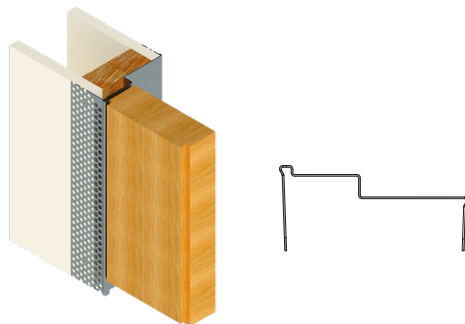

EZC QuickShip frames include frame, hinges, strike, dust box.
EZC QuickShip frames available for different wall thicknesses - please inquire.

Single Rabbet – SRC

Door Thickness	Frame Size	Wall	Strike Type	Strike Height	Hinge	Hinge Qty
1-3/4"	2'-6" x 7'-0"	4-7/8"	ASA Strike	38"	RY4124SS	3
1-3/4"	2'-8" x 7'-0"	4-7/8"	ASA Strike	38"	RY4124SS	3
1-3/4"	3'-0" x 7'-0"	4-7/8"	ASA Strike	38"	RY4124SS	3
1-3/4"	2'-6" x 7'-0"	4-7/8"	ASA Strike	38"	RY-80	3
1-3/4"	2'-8" x 7'-0"	4-7/8"	ASA Strike	38"	RY-80	3
1-3/4"	3'-0" x 7'-0"	4-7/8"	ASA Strike	38"	RY-80	3
1-3/4"	2'-6" x 8'-0"	4-7/8"	ASA Strike	38"	RY4124SS	4
1-3/4"	2'-8" x 8'-0"	4-7/8"	ASA Strike	38"	RY4124SS	4
1-3/4"	3'-0" x 8'-0"	4-7/8"	ASA Strike	38"	RY4124SS	4
1-3/4"	2'-6" x 8'-0"	4-7/8"	ASA Strike	38"	RY-120	3
1-3/4"	2'-8" x 8'-0"	4-7/8"	ASA Strike	38"	RY-120	3
1-3/4"	3'-0" x 8'-0"	4-7/8"	ASA Strike	38"	RY-120	3

SRC QuickShip frames include frame, hinges, strike, dust box, closer reinforcement.
SRC QuickShip frames available with fire rating - please inquire.

Inswing Door – ISD

Door Thickness	Frame Size	Wall	Strike Type	Strike Height	Hinge	Hinge Qty
2-1/4"	2'-6" x 7'-0"	4-7/8"	ASA Strike	38"	RY4124SS	3
2-1/4"	2'-8" x 7'-0"	4-7/8"	ASA Strike	38"	RY4124SS	3
2-1/4"	3'-0" x 7'-0"	4-7/8"	ASA Strike	38"	RY4124SS	3
2-1/4"	2'-6" x 7'-0"	4-7/8"	ASA Strike	38"	RY-120	3
2-1/4"	2'-8" x 7'-0"	4-7/8"	ASA Strike	38"	RY-120	3
2-1/4"	3'-0" x 7'-0"	4-7/8"	ASA Strike	38"	RY-120	3
2-1/4"	2'-6" x 8'-0"	4-7/8"	ASA Strike	38"	RY4124SS	4
2-1/4"	2'-8" x 8'-0"	4-7/8"	ASA Strike	38"	RY4124SS	4
2-1/4"	3'-0" x 8'-0"	4-7/8"	ASA Strike	38"	RY4124SS	4
2-1/4"	2'-6" x 8'-0"	4-7/8"	ASA Strike	38"	RY-120	3
2-1/4"	2'-8" x 8'-0"	4-7/8"	ASA Strike	38"	RY-120	3
2-1/4"	3'-0" x 8'-0"	4-7/8"	ASA Strike	38"	RY-120	3