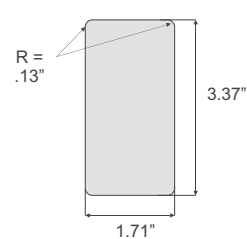

Coverplate

Code: P01

Completed Installation

NoHa is the perfect solution for eliminating typical exposed hardware to operate doors. The flush finish final appearance is the perfect way to compliment EZ Concept trimless applications.

For further information or assistance in installation of RocYork products, please visit:

www.ezconcept.com/installation