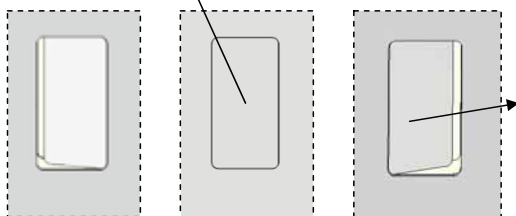

Handle for sliding doors