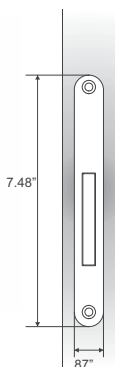

## No-Ha Door Handles

NS105

NS205

Handle for sliding doors

Nm 938/S0/..

937/S0/..

Opening the door

Coverplate