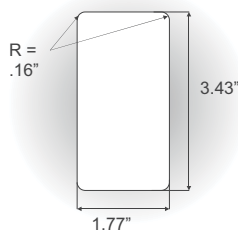

Opening the door

Code: P01

Completed Installation

NoHa is the perfect solution for eliminating typical exposed hardware to operate doors. The flush finish final appearance is the perfect way to compliment EZ Concept trimless applications.

For further information or assistance in installation of RocYork products, please visit:

www.ezconcept.com/installation