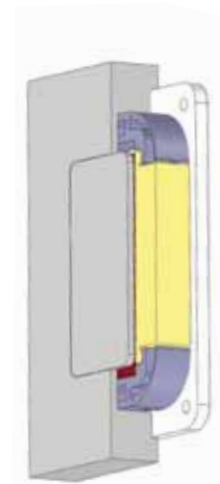

Handle for sliding doors