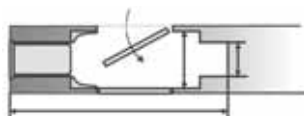

No-Ha Door Handles

937/S0/..

Completed Installation

NoHa is the perfect solution for eliminating typical exposed hardware to operate doors. The flush finish final appearance is the perfect way to compliment EZ Concept trimless applications.

For further information or assistance in installation of RocYork products, please visit:

www.ezconcept.com/installation