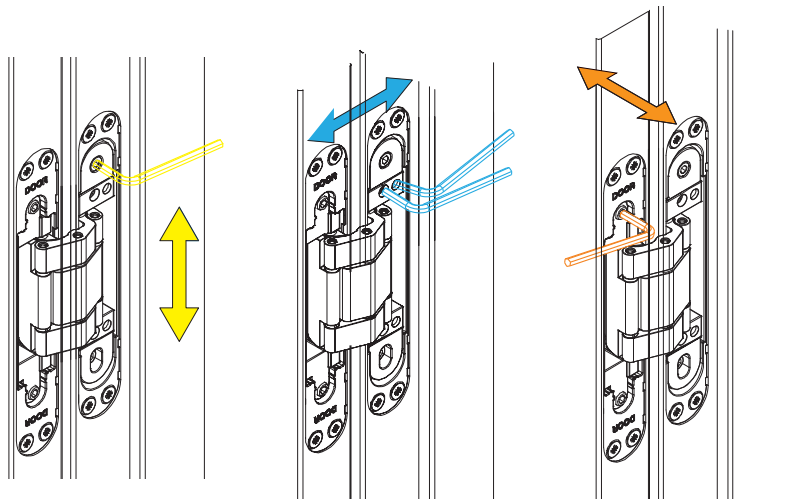

Features

- No visible barrel or pin
- Maintenance free bearing mechanism
- Aesthetically pleasing hinge covers
- 3 axis adjustable concealed hinge