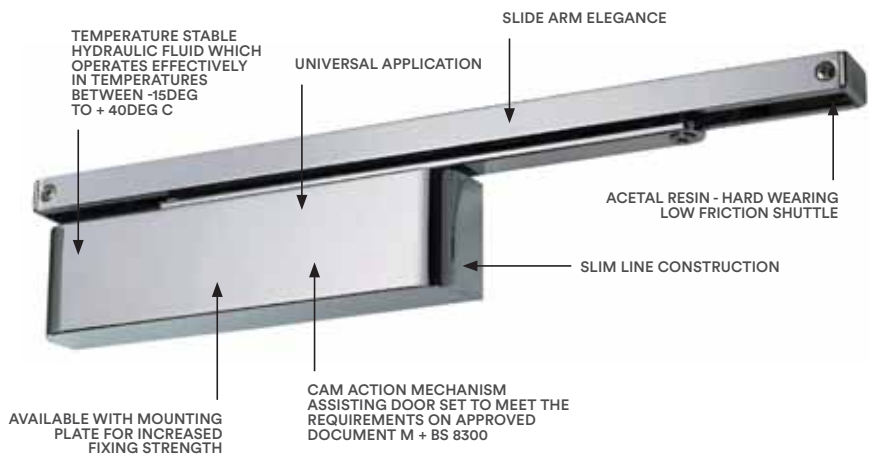

Surface Slide Arm Closer

HW-RYSC60950

Max Door Weight	176lbs
Max Door Width	44"
Opening Angle	120°
Closing Speed	Adjustable
Fire Rating	60 Minutes