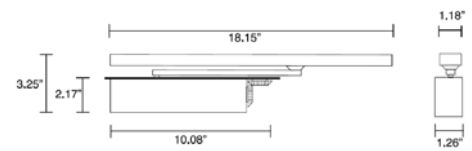

Surface Slide Arm Closer

HW-RYSC60950

Max Door Weight	176lbs
Max Door Width	44"
Opening Angle	120°
Closing Speed	Adjustable
Fire Rating	60 Minutes