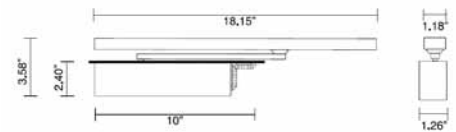

Closers

Concealed Slide Arm Closer

HW-RYCC60950

Max Door Weight	132lbs
Max Door Width	38"
Opening Angle	120°
Closing Speed	Adjustable
Fire Rating	60 Minutes

Surface Slide Arm Closer

HW-RYSC60950

Max Door Weight	176lbs
Max Door Width	44"
Opening Angle	120°
Closing Speed	Adjustable
Fire Rating	60 Minutes

Installation Tools

RocYork Router Jig (wood)

Item Number	Product
HW-RGN060S	RY60 Nail on Single Router Guide
HW-RGC060S	RY60 Clamp on Single Router Guide
HW-RGN080S	RY80 Nail on Single Router Guide
HW-RGC080S	RY80 Clamp on Single Router Guide
HW-RGN120S	RY120 Nail on Single Router Guide
HW-RGC120S	RY120 Clamp on Single Router Guide

RocYork NoHa Milling Tool

Item Number	Product
HW-NOHA-Milling Tool	Mill Cutter for Noha Door Cavity