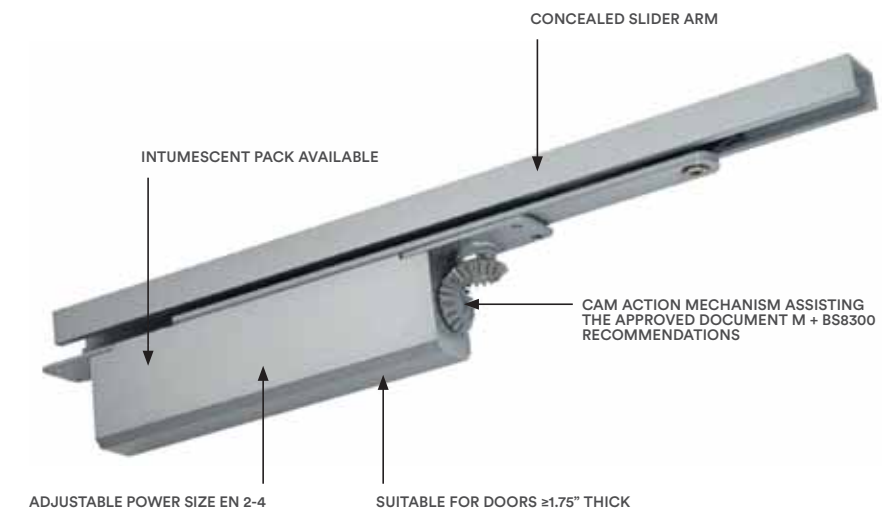

Closers

Concealed Slide Arm Closer

HW-RYCC60950

Max Door Weight	132lbs
Max Door Width	38"
Opening Angle	120°
Closing Speed	Adjustable

Surface Slide Arm Closer

HW-RYSC60950

Max Door Weight	176lbs
Max Door Width	44"
Opening Angle	120°
Closing Speed	Adjustable