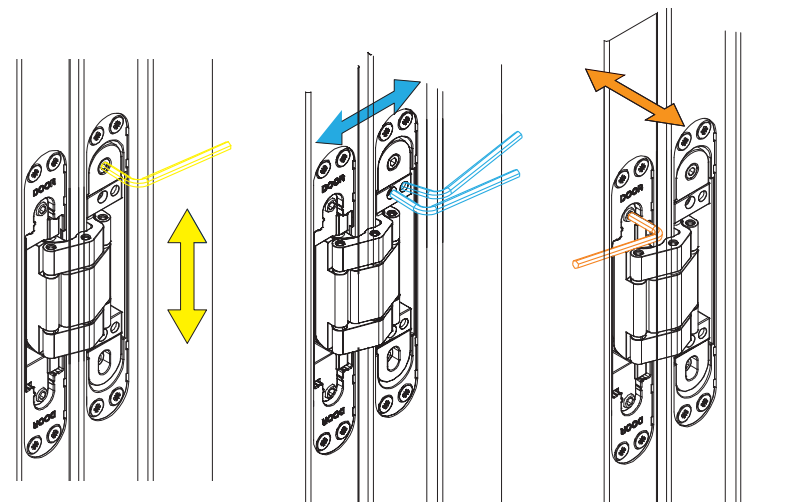

Concealed

RocYork Concealed Hinges

Make your door hinges disappear with the all new RocYork concealed door hinge from EzyJamb. This revolutionary architectural breakthrough will allow uninterrupted clean lines around internal doors for the ultimate square-set interior.

Check out some of the features and benefits of the RocYork concealed door hinge from EZ Concept.

Features

- No visible barrel or pin
- Maintenance free bearing mechanism
- Aesthetically pleasing hinge covers
- 3 axis adjustable concealed hinge