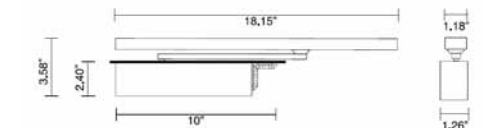

Closers

Concealed Slide Arm Closer

HW-RYCC60950

Max Door Weight	132lbs
Max Door Width	38"
Opening Angle	120°
Closing Speed	Adjustable

Surface Slide Arm Closer

HW-RYSC60950

Max Door Weight	176lbs
Max Door Width	44"
Opening Angle	120°
Closing Speed	Adjustable