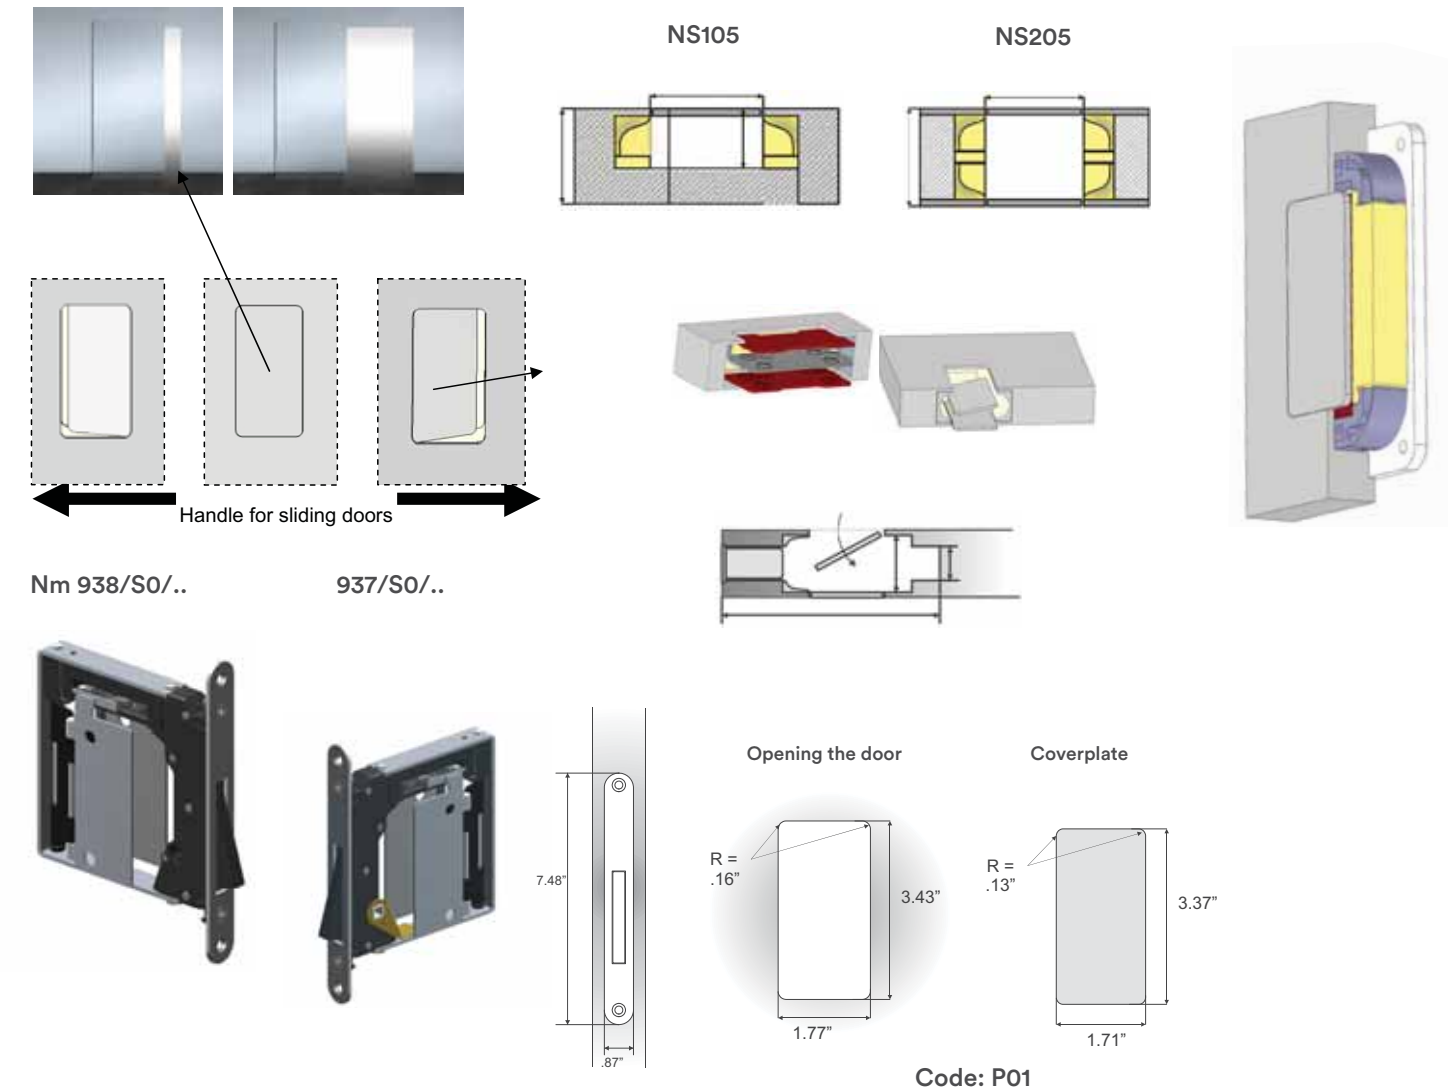

No-Ha Door Handles