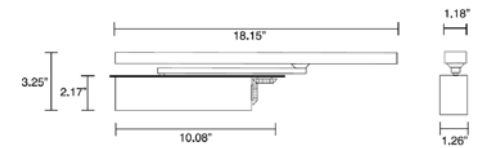

Closers

Concealed Slide Arm Closer

HW-RYCC60950

Max Door Weight	132lbs
Max Door Width	38"
Opening Angle	120°
Closing Speed	Adjustable

Surface Slide Arm Closer

HW-RYSC60950

Max Door Weight	176lbs
Max Door Width	44"
Opening Angle	120°
Closing Speed	Adjustable