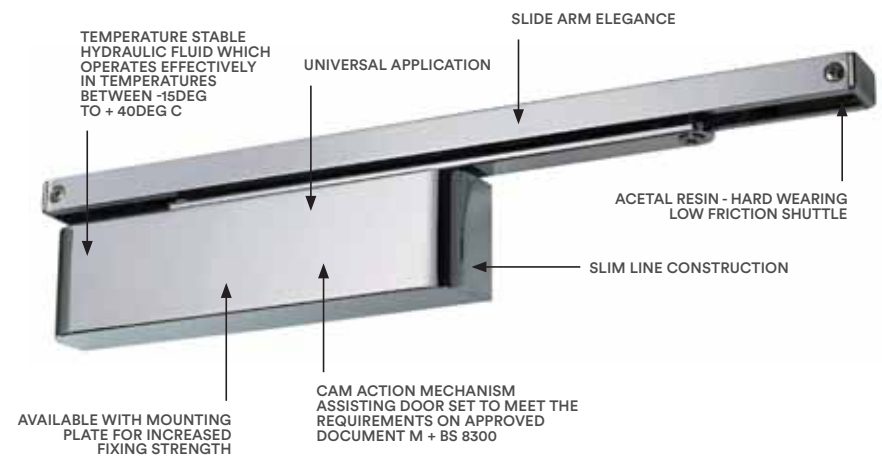

Closers

Concealed Slide Arm Closer

HW-RYCC60950

Max Door Weight	132lbs
Max Door Width	38"
Opening Angle	120°
Closing Speed	Adjustable

Surface Slide Arm Closer

HW-RYSC60950

Max Door Weight	176lbs
Max Door Width	44"
Opening Angle	120°
Closing Speed	Adjustable